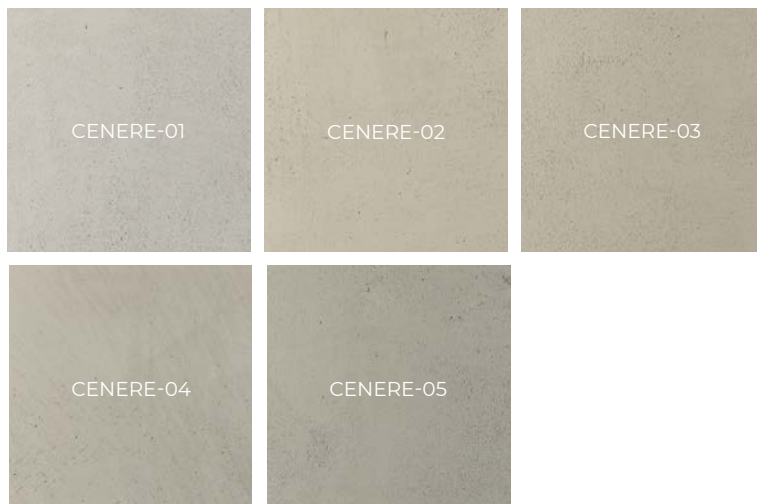

The colour palette designed for Argille is a hymn to the beauty of the earth, with a prevalence of earthy tones that capture the richness and depth of nature. The softness of terracotta, the calmness of browns, and the gentleness of beiges blend harmoniously to create a reassuring and enveloping foundation. In addition to neutral tones, there are also vibrant accents to add a touch of dynamism to the palette. Bold oranges, like the warmth of the sun, ethereal blues inspired by the clear sky, and delicate greens reminiscent of fresh foliage form a visual symphony that celebrates the diversity of nature.

Gesso

Fango

Muschio

Terra

Arenaria

Cobalto

Cenere

I colori qui riprodotti sono puramente indicativi, si consiglia di effettuare la scelta sulla base dei campioni originali "HDsurface".