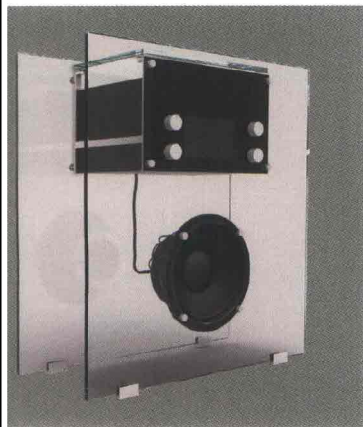

2

3

2 Tune in to Cassina for yet more products by the great and good of design. The prototype for Franco Albini's 'Radio in Cristallo' (£5,843) came about when he received a wooden model that so offended his sensibilities he took it apart and rebuilt it, keeping only the essentials. Also shown: Afra and Tobia Scarpa's 'Le Due Facce della Luna' cutlery set reproduced in partnership with San Lorenzo (£237 for a tea/coffee scoop). Visit [cassina.com](http://cassina.com).